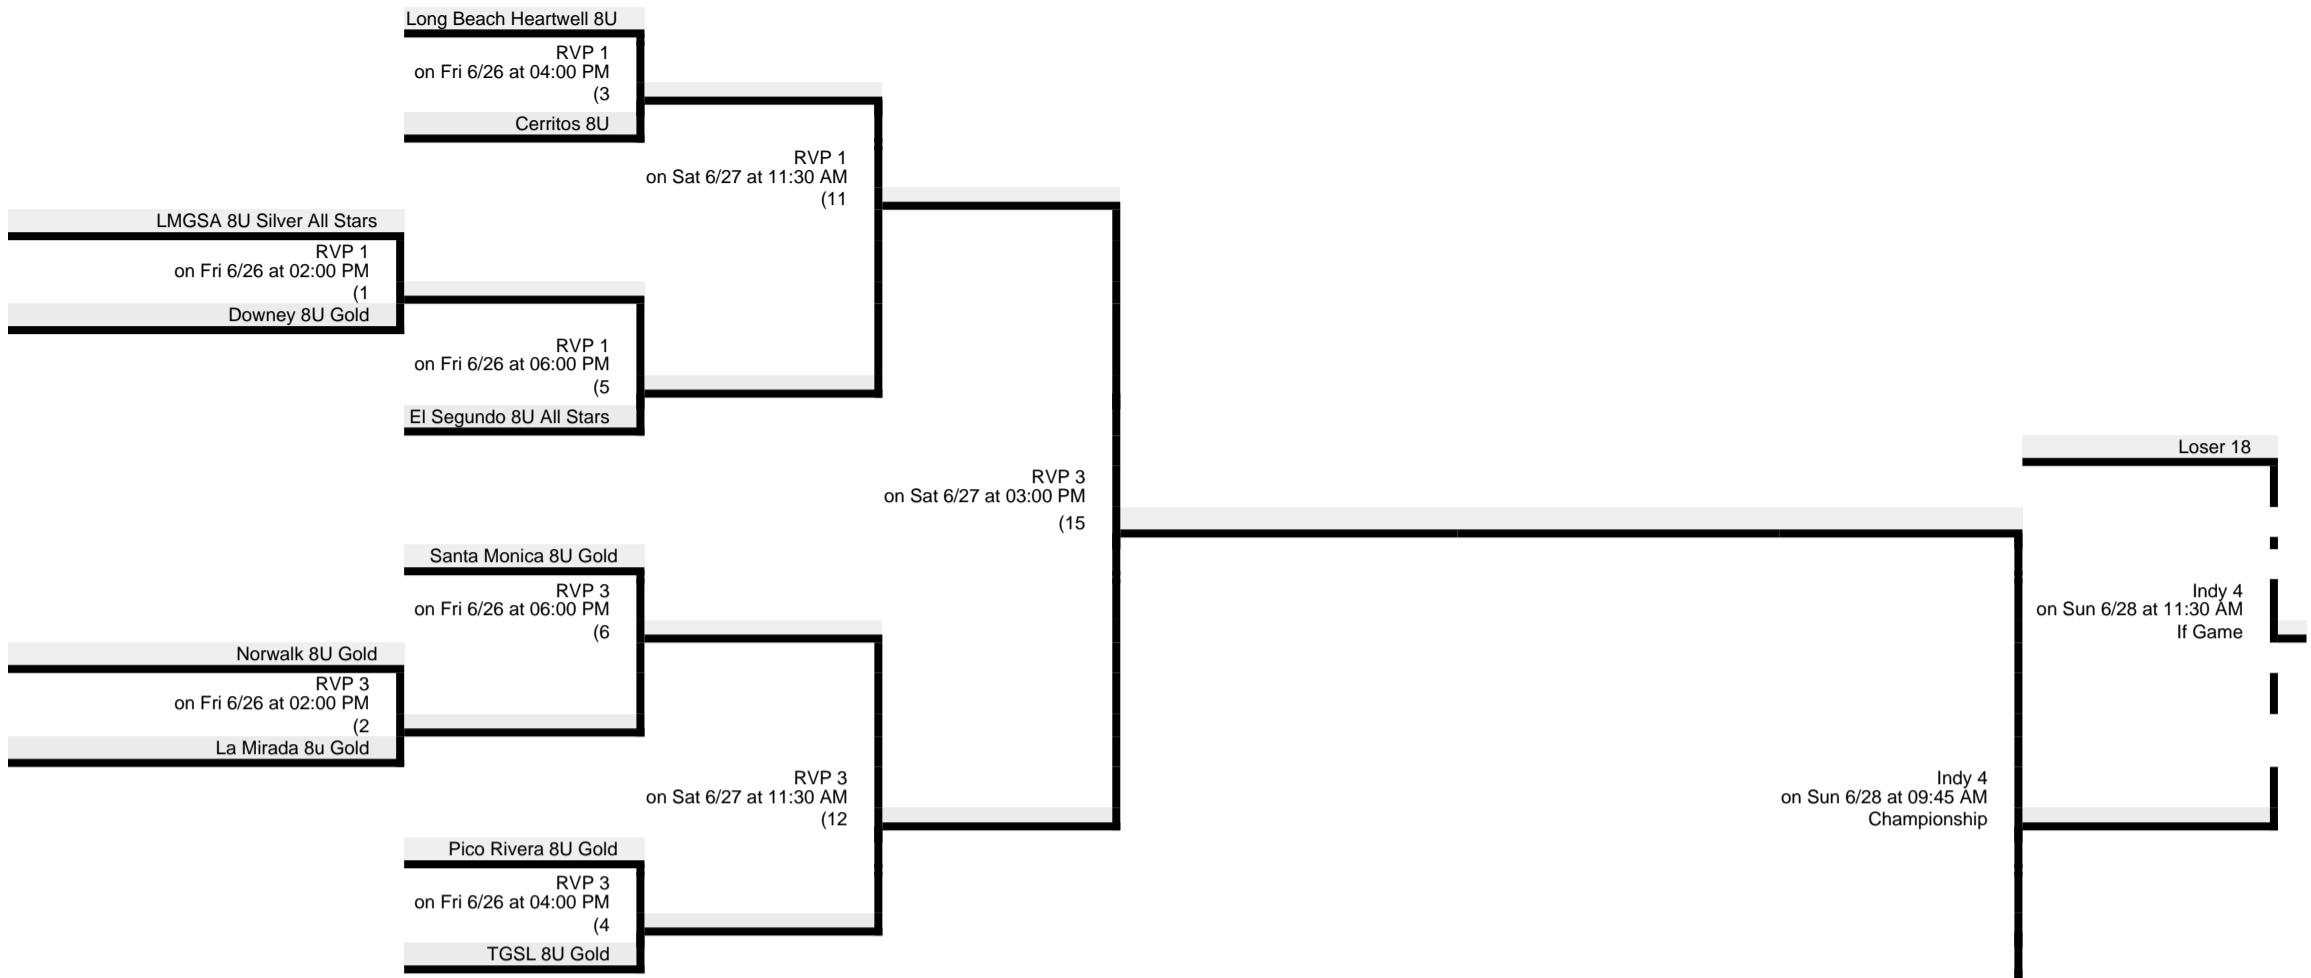

LA/South Bay "B" District - 8U - 10 Team - Double Elimination Bracket

Winners

Losers