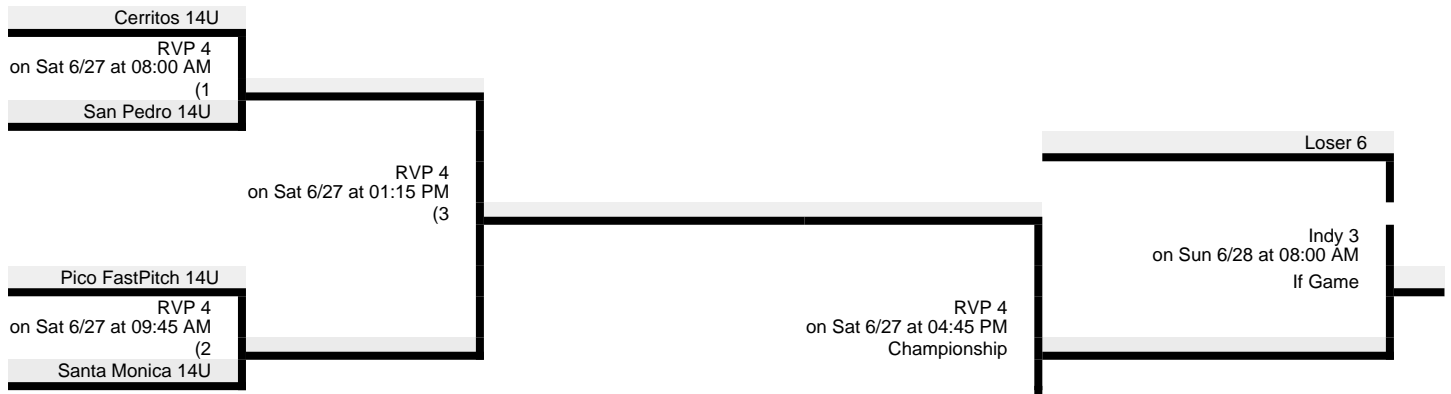

LA/South Bay "B" District - 14U - 4 Team - Double Elimination Bracket

Winners

Losers