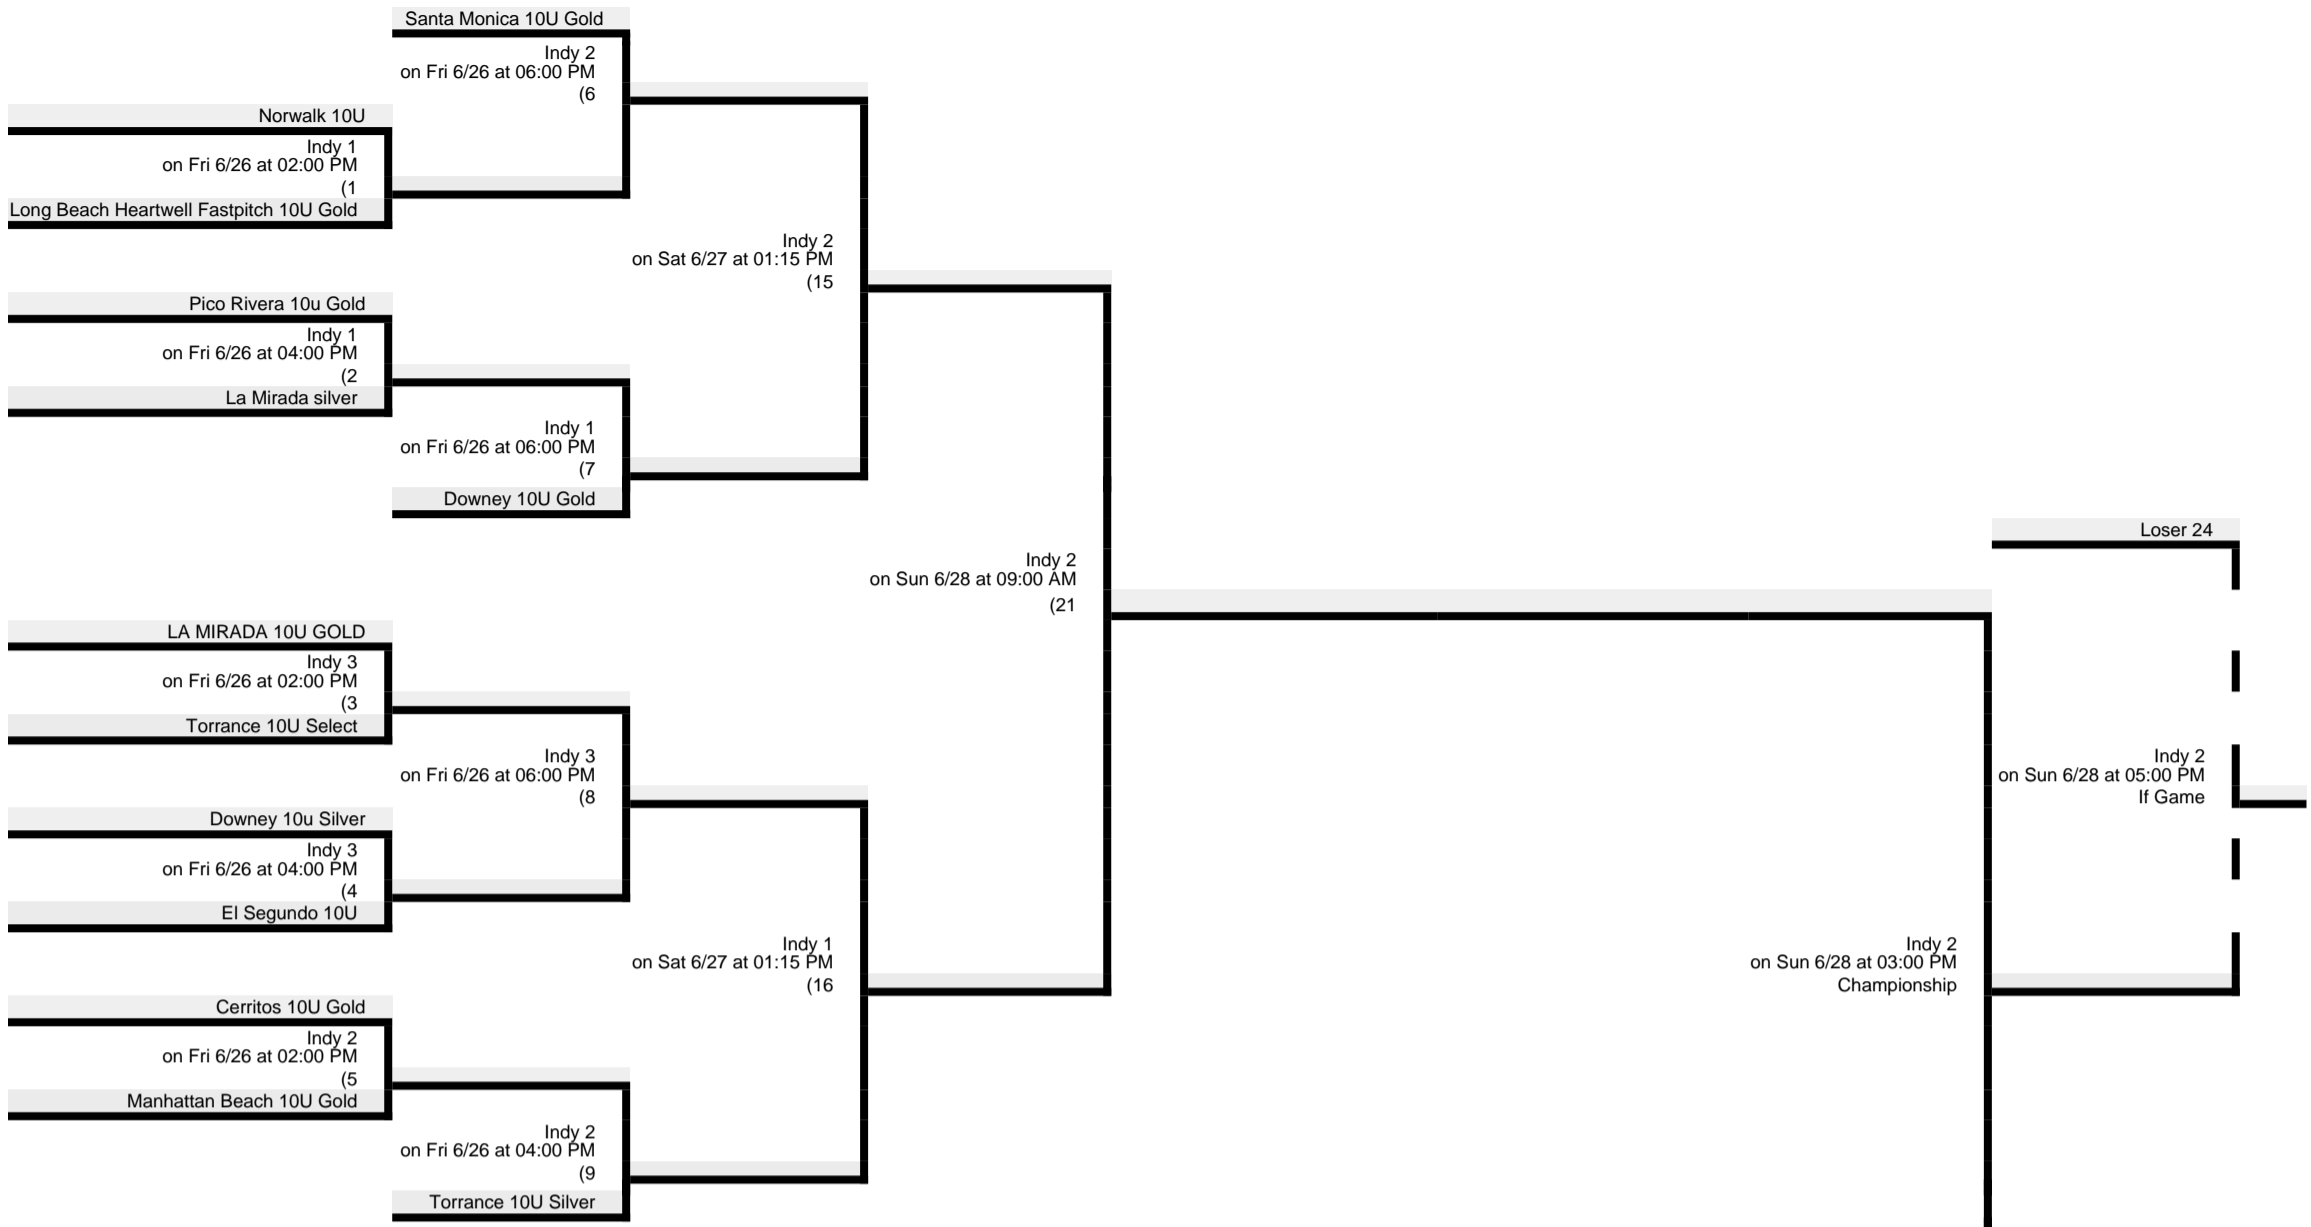

LA/South Bay "B" District - 10U - 13 Team - Double Elimination Bracket

Winners

Losers